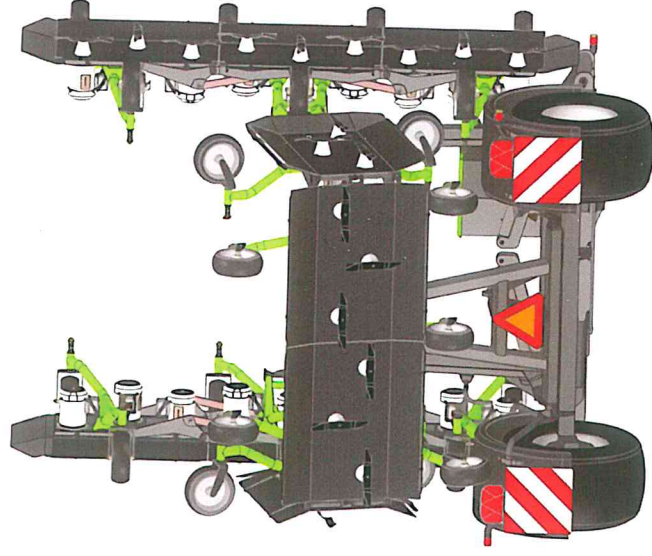

eco clipper® mowers are the **economical solution** for mowing large area turfgrass:

- High quality finish
- High capacity
- Contour following
- Cutting height: 20 till 90 mm
- Minimal soil compaction
- Good dispersion of clippings
- Insensitive for wheater conditions
- Efficient electric drive
- Low noise
- Low in maintenance
- Built with experience

eco clipper® EC-TM10,  
10 m cutting width

**eco clipper®** Our tri-deck mowers!

eco clipper® EC-TM12,  
12 m cutting width

Based on our flexibly linked, 3 rotary blades mowing modules of 106 cm wide, we offer different versions of a tri-deck type towed mower from 8 m up till 14 m cutting width.

All these eco clipper® mowers leave a high quality finish and are contour following, enabling cutting heights from 20 mm till 90 mm. Mowing capacity is high with speeds from 12 km/h till 25 km/h depending on conditions.

The eco clipper® mowers are light weight on large tyres, which minimizes soil compaction and enables faster grass root development. The side decks can be shifted in order to change trails.

What's more is that the mowing result is not very sensitive to wheater conditions. This means that the mowing can be planned to follow the growing of the grass. The removal of excessive clippings after wet periods can be minimized.