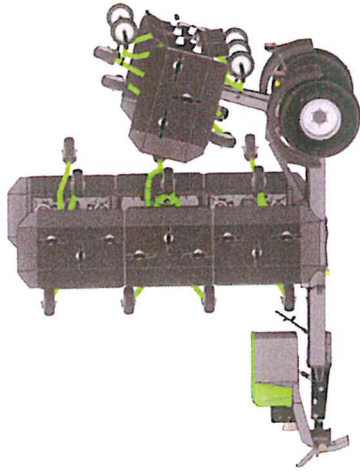

eco clipper® EC-TM10,  
10 m cutting width

**eco clipper®** Our tri-deck mowers!

eco clipper® EC-TM12,  
12 m cutting width

Based on our flexibly linked, 3 rotary blades mowing modules of 106 cm wide, we offer different versions of a tri-deck type towed mower from 8 m up till 14 m cutting width.

All these eco clipper® mowers leave a high quality finish and are contour following, enabling cutting heights from 20 mm till 90 mm. Mowing capacity is high with speeds from 12 km/h till 25 km/h depending on conditions.

eco clipper® is a registered trade mark of Leijenaar Solutions

**eco clipper®**

**EC-TM8**

Cutting width: 800 cm  
 Transport width: 265 cm  
 Transport height: 342 cm  
 Transport length: 504 cm  
 Side decks: 207 cm  
 Rear deck: 411 cm  
 Side shift decks: optional  
 Tractor power: 100 hp

**EC-TM10**

Cutting width: 1005 cm  
 Transport width: 265 cm  
 Transport height: 395 cm  
 Transport length: 504 cm  
 Side decks: 309 cm  
 Rear deck: 411 cm  
 Side shift decks: 50 cm  
 Tractor power: 120 hp