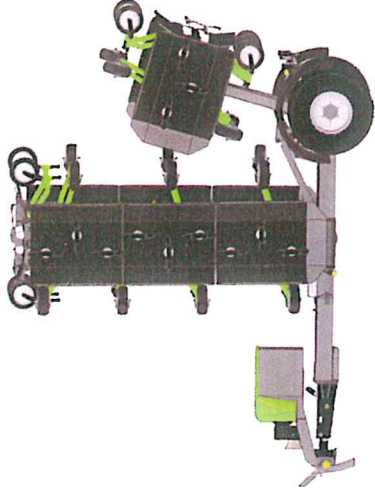

EC-TM12

Cutting width: 1206 cm
Transport width: 275 cm
Transport height: 390 cm
Transport length: 504 cm
Side decks: 411 cm
Rear deck: 411 cm
Side shift decks: 50 cm
Tractor power: 140 hp