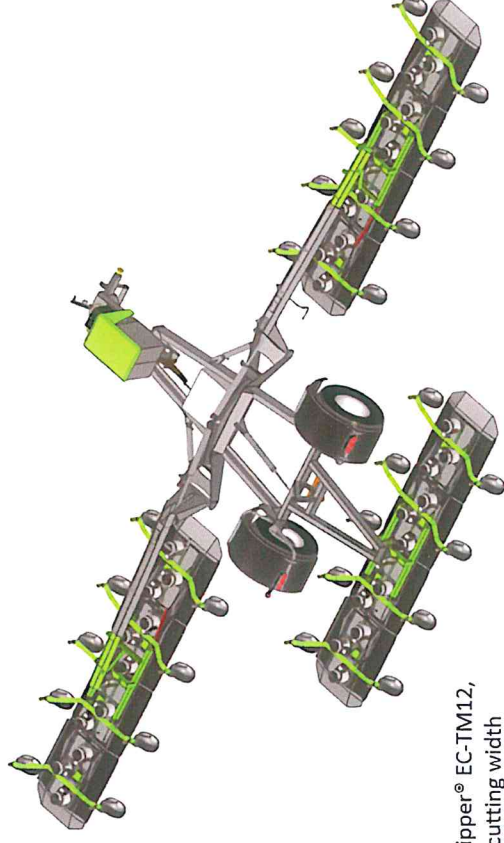

eco clipper® mowers are the **economical solution** for mowing large area turfgrass:

- High quality finish
- High capacity
- Contour following
- Cutting height: 20 till 90 mm
- Minimal soil compaction
- Good dispersion of clippings
- Insensitive for wheater conditions
- Efficient electric drive
- Low noise
- Low in maintenance
- Built with experience

eco clipper® EC-TM10,  
10 m cutting width

**eco clipper®** Our tri-deck mowers!

eco clipper® EC-TM12,  
12 m cutting width

Based on our flexibly linked, 3 rotary blades mowing modules of 106 cm wide, we offer different versions of a tri-deck type towed mower from 8 m up till 14 m cutting width.

All these eco clipper® mowers leave a high quality finish and are contour following, enabling cutting heights from 20 mm till 90 mm. Mowing capacity is high with speeds from 12 km/h till 25 km/h depending on conditions.

The eco clipper® mowers are light weight on large tyres, which minimizes soil compaction and enables faster grass root development. The side decks can be shifted in order to change trails.

What's more is that the mowing result is not very sensitive to wheater conditions. This means that the mowing can be planned to follow the growing of the grass. The removal of excessive clippings after wet periods can be minimized.