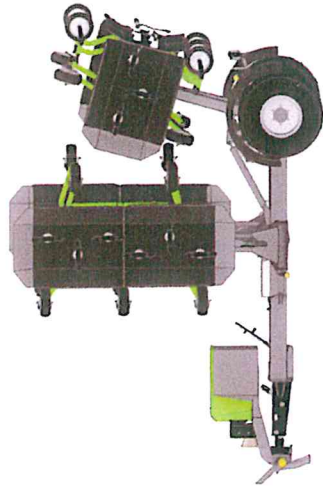

eco clipper® EC-TM10,  
10 m cutting width

**eco clipper®** Our tri-deck mowers!

eco clipper® EC-TM12,  
12 m cutting width

Based on our flexibly linked, 3 rotary blades mowing modules of 106 cm wide, we offer different versions of a tri-deck type towed mower from 8 m up till 14 m cutting width.

All these eco clipper® mowers leave a high quality finish and are contour following, enabling cutting heights from 20 mm till 90 mm. Mowing capacity is high with speeds from 12 km/h till 25 km/h depending on conditions.

The eco clipper® mowers are light weight on large tyres, which minimizes soil compaction and enables faster grass root development. The side decks can be shifted in order to change trails.

What's more is that the mowing result is not very sensitive to wheater conditions. This means that the mowing can be planned to follow the growing of the grass. The removal of excessive clippings after wet periods can be minimized.

eco clipper® is a registered trade mark of Leijenaar Solutions

**eco clipper®**

**EC-TM8**

Cutting width: 800 cm  
 Transport width: 265 cm  
 Transport height: 342 cm  
 Transport length: 504 cm  
 Side decks: 207 cm  
 Rear deck: 411 cm  
 Side shift decks: optional  
 Tractor power: 100 hp