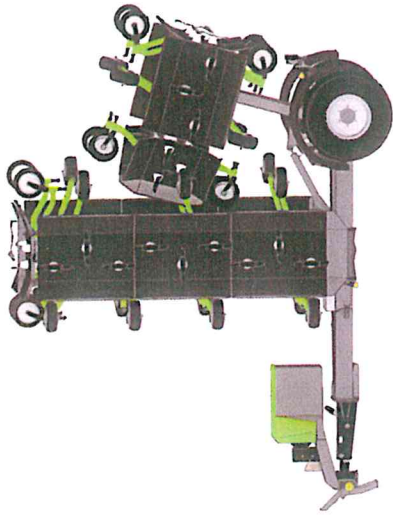

EC-TM14

Cutting width: 1411 cm
Transport width: 275 cm
Transport height: 390 cm
Transport length: 504 cm
Side decks: 411 cm
Rear deck: 615 cm
Side shift decks: 150 cm
Tractor power: 160 hp

All towed models are supplied with a rubber sprung axle with 500/50-17 flotation wheels, overrun brake, side arm collision protection and a generator set fixed to the tractor that allows short turning and extends the life of the PTO shaft. Total machine weight from 1500 till 2900 kg.

Are these mowers too wide, or do you prefer a mower in the 3 point hitch? Check out our front mowers of 4 and 6 m wide and the combinations of front and rear mounted mowers from 8 m up till 14 m wide.